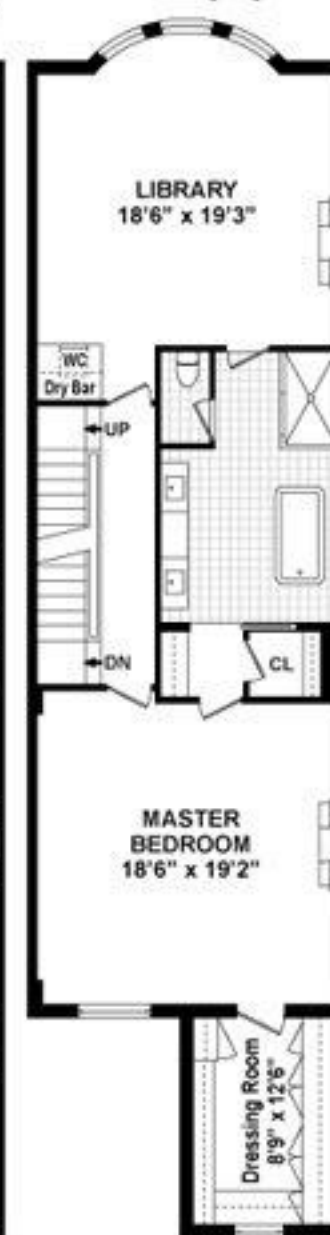

BASEMENT
Ceiling Height: 8'0"

GARDEN FLOOR
Ceiling Height: 9'0"

PARLOUR FLOOR
Ceiling Height: 12'2"

SECOND FLOOR
Ceiling Height: 11'0"

THIRD FLOOR
Ceiling Height: 10'4"

FOURTH FLOOR
Ceiling Height: 10'2"

BASEMENT

FIRST FLOOR

SECOND FLOOR

THIRD FLOOR

FOURTH FLOOR

FIFTH FLOOR

Penthouse/Rooftop example